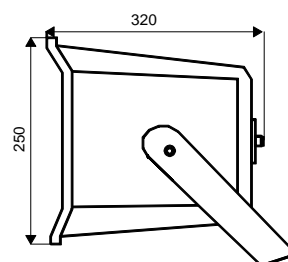

12,5W

P
O
W
E
R

M
U
S
I
C

TECHNICAL DATA:

MHE-100T

Nominal Power:	100 Watt
Power Consumption:	100V-100-50-25-12,5W
Frequency-Range:	90 – 16 000 Hz
SPL 1W/1m:	103 dB
SPL NW/1m:	123 dB
Radiation:	100° x 70° (1kHz)
Dimensions:	360 x 250 x 320 mm
Weight:	4,7 Kg
Colour:	grey-white