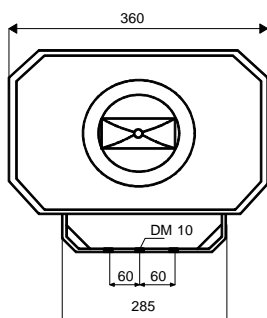

12,5W

P
O
W
E
R

M
U
S
I
C

TECHNICAL DATA:

MHE-100T

Nominal Power:	100 Watt
Power Consumption:	100V-100-50-25-12,5W
Frequency-Range:	90 – 16 000 Hz
SPL 1W/1m:	103 dB
SPL NW/1m:	123 dB
Radiation:	100° x 70° (1kHz)
Dimensions:	360 x 250 x 320 mm
Weight:	4,7 Kg
Colour:	grey-white