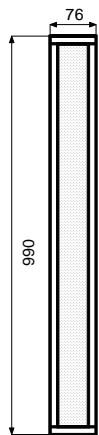

ALU-COLUMN-SPEAKER 20/40/60/80-WATT SLIM-20-40-60-80

S
L
I
M

20
40
60
80

A
L
U

ROUND

- ROUND ALU-CASING WITH METAL-FRONT-GRILL
- ONLY 76-MM-DIAMETER
- SPLASH-WATER-PROTECTED
- INNER-ALU-PANEL
- MOUNTING-BRACKET INCLUDED
- COLOUR SIMILAR TO 9003 & 9016
- HIGH SPEECH-INTELLIGIBILITY
- SCREWED-CABLE-GLAND

TECHN. DATA:	SLIM-20	SLIM-40	SLIM-60	SLIM-80
--------------	---------	---------	---------	---------

Loudspeaker:	4 x 2" Broadband	8 x 2" Broadband	12 x 2" Broadband	16 x 2" Broadband
Power-Taps:	100V-20-10W	100V-40-20W	100V-60-30W	100V-80-40W
FO-Range:	250-18 000 Hz	200-18 000 Hz	180-18 000 Hz	150-18 000 Hz
SPL 1W/1m:	94 dB	96 dB	97 dB	98 dB
SPL NW/1m:	107 dB	112 dB	1115 dB	116 dB
Dimensions (HxBxT)	340x76x100	560x76x100	780x76x100	990x76x100
Weight:	1,7 Kg	2,6 Kg	3,5 Kg	4,4 Kg
Colour:	white	white	white	white

SLIM-80

SLIM-60

Page-75

SLIM-40

SLIM-20