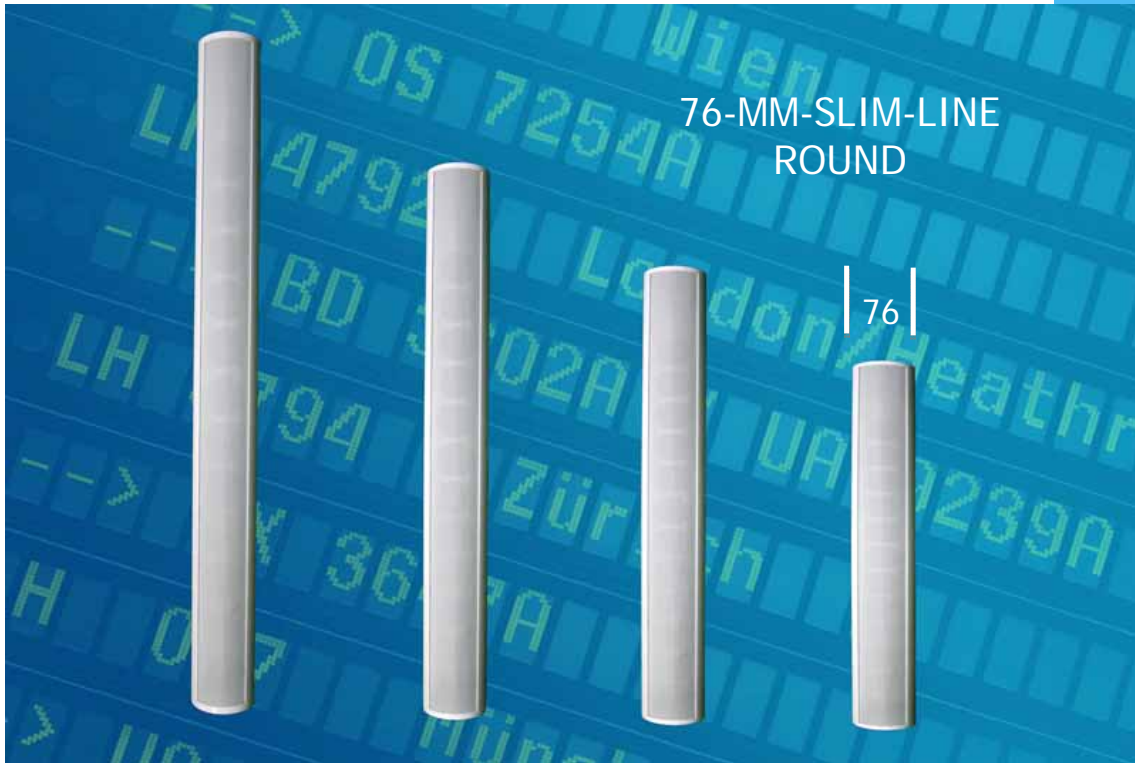

ALU-COLUMN-SPEAKER 20/40/60/80-WATT SLIM-20-40-60-80

S
L
I
M

20
40
60
80

A
L
U

ROUND

- ROUND ALU-CASING WITH METAL-FRONT-GRILL
- ONLY 76-MM-DIAMETER
- SPLASH-WATER-PROTECTED
- INNER-ALU-PANEL
- MOUNTING-BRACKET INCLUDED
- COLOUR SIMILAR TO 9003 & 9016
- HIGH SPEECH-INTELLIGIBILITY
- SCREWED-CABLE-GLAND

TECHN. DATA:	SLIM-20	SLIM-40	SLIM-60	SLIM-80
--------------	---------	---------	---------	---------

Loudspeaker:	4 x 2" Broadband	8 x 2" Broadband	12 x 2" Broadband	16 x 2" Broadband
Power-Taps:	100V-20-10W	100V-40-20W	100V-60-30W	100V-80-40W
FO-Range:	250-18 000 Hz	200-18 000 Hz	180-18 000 Hz	150-18 000 Hz
SPL 1W/1m:	94 dB	96 dB	97 dB	98 dB
SPL NW/1m:	107 dB	112 dB	1115 dB	116 dB
Dimensions (HxBxT)	340x76x100	560x76x100	780x76x100	990x76x100
Weight:	1,7 Kg	2,6 Kg	3,5 Kg	4,4 Kg
Colour:	white	white	white	white

SLIM-80

SLIM-60

Page-75

SLIM-40

SLIM-20