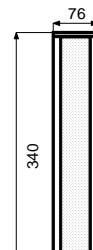

ALU-COLUMN-SPEAKER 20/40/60/80-WATT SLIM-20-40-60-80

S
L
I
M

20
40
60
80

A
L
U

ROUND

- ROUND ALU-CASING WITH METAL-FRONT-GRILL
- ONLY 76-MM-DIAMETER
- SPLASH-WATER-PROTECTED
- INNER-ALU-PANEL
- MOUNTING-BRACKET INCLUDED
- COLOUR SIMILAR TO 9003 & 9016
- HIGH SPEECH-INTELLIGIBILITY
- SCREWED-CABLE-GLAND

TECHN. DATA:	SLIM-20	SLIM-40	SLIM-60	SLIM-80
--------------	---------	---------	---------	---------

Loudspeaker:	4 x 2" Broadband	8 x 2" Broadband	12 x 2" Broadband	16 x 2" Broadband
Power-Taps:	100V-20-10W	100V-40-20W	100V-60-30W	100V-80-40W
FO-Range:	250-18 000 Hz	200-18 000 Hz	180-18 000 Hz	150-18 000 Hz
SPL 1W/1m:	94 dB	96 dB	97 dB	98 dB
SPL NW/1m:	107 dB	112 dB	1115 dB	116 dB
Dimensions (HxBxT)	340x76x100	560x76x100	780x76x100	990x76x100
Weight:	1,7 Kg	2,6 Kg	3,5 Kg	4,4 Kg
Colour:	white	white	white	white

SLIM-80

SLIM-60

Page-75

SLIM-40

SLIM-20