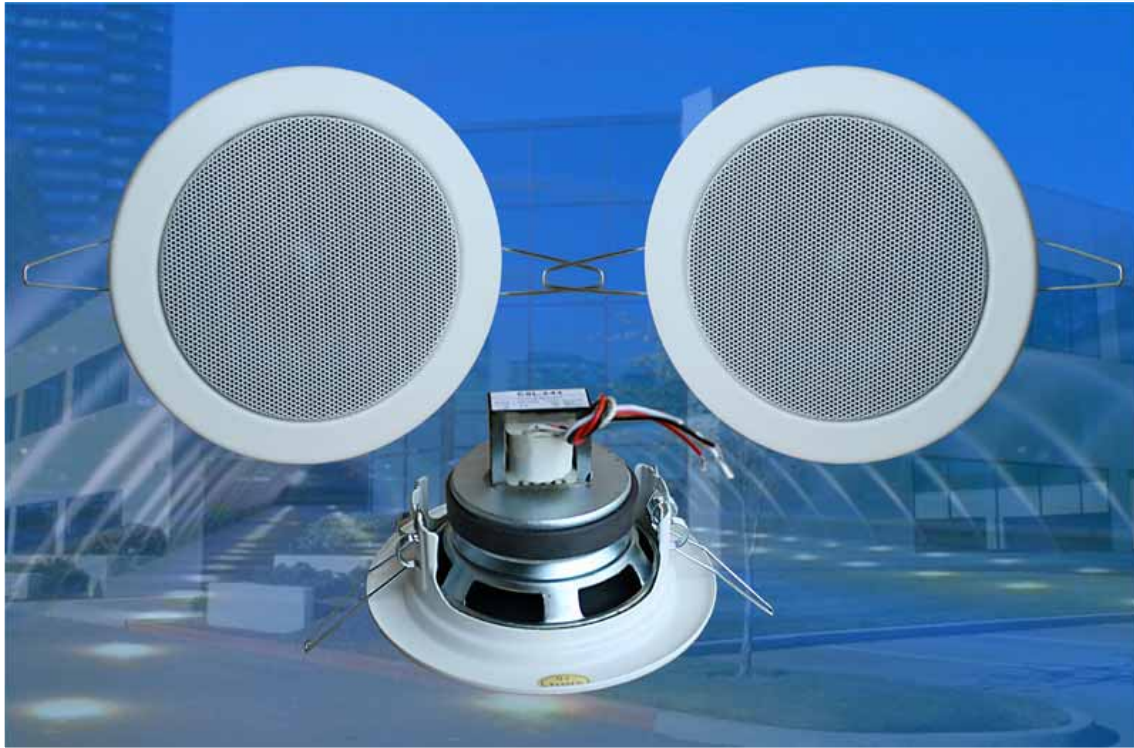

# 6W/100-VOLT-135mm-CEILING-LOUDSPEAKER SMALL-135T

S  
M  
A  
L  
L

135T

Ø

135  
mm

C  
E  
I  
L  
I  
N  
G  
  
L  
O  
U  
D  
S  
P  
E  
A  
K  
E  
R

- FIRE-RESISTANT/PROTECTED CABINET
- FULL-METAL-CABINET
- AGELESS FORM-STABLE
- ARCHITECTURAL ATTRACTIVE SPEAKER-SIZE
- QUICK MOUNTING THROUGH 2 FAST-SPRINGS
- **TOUCH-PROTECTED** 100-V-CONNECTING-CLAMP
- INTELLIGENT MUSIC-PERFORMANCE
- HIGH SPEECH-INTELLIGIBILITY

## SMALL-135T

Loudspeaker:	4" – Broadband
Nominal-Speaker-Power:	10 Watt
Power-Consumption:	100V-6-3W
Frequency-Range:	85-18 000 Hz
SPL 1W/1m:	92 dB
SPL 6W/1m:	100 dB
Dimensions:	135 mm x 80 mm (72 mm)
Depth:	72 mm
Ceiling Cut-Out:	109-112 mm
Weight:	0,5 Kg
Colour:	white