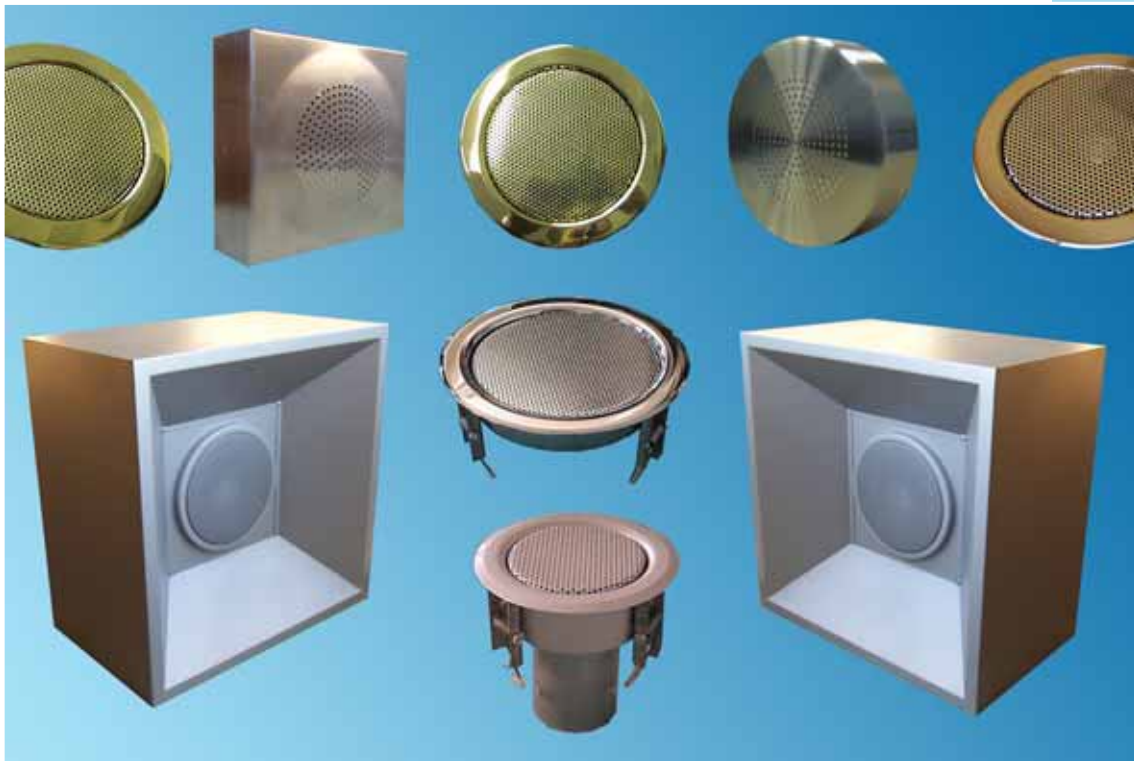

Loudspeaker-custom-design in metal/wood/abs-plastic-variations

C
U
S
T
O
M

D
E
S
I
G
N

WOOD

METAL

ABS

- FLEXIBLE **CUSTOM-WOOD-DESIGN** THROUGH OWN CARPENTER/WOOD-MANUFACTURING
- FLEXIBLE **CUSTOM-METAL-DESIGN** THROUGH ASSOCIATED METAL-MANUFACTURING
- LOUDSPEAKER-**PANEL-DESIGN** IN VARIOUS SIZES
- ABS-PLASTIC-CUSTOM-DESIGN QUANTITY-RELATED
- CUSTOM-COLOURS
- CUSTOM-SIZES
- CUSTOM-FORMS
- **CHROME-PLATED-VERSIONS**
- **GOLD-PLATED-VERSIONS**
- MINIATURE & XXL-SIZE-DESIGNS
- **ZYLINDRICAL-SPEAKER-SYSTEMS** IN VARIOUS DESIGNS
- **STAINLESS-STEEL-VARIATIONS**
- **WEATHER-PROOF** ALUMINIUM/BRASS-EDITIONS
- **WEATHER-PROOF** ENCLOSURE-DESIGN
- WEATHER-PROOF-MODIFICATION OF EXTERNAL SYSTEMS
- **FLIGHTCASE-ENCLOSURE-DESIGN**
- REALISATION OF **NON-QUANTITY-RELATED ARCHITECTURAL** CUSTOM-REQUESTS